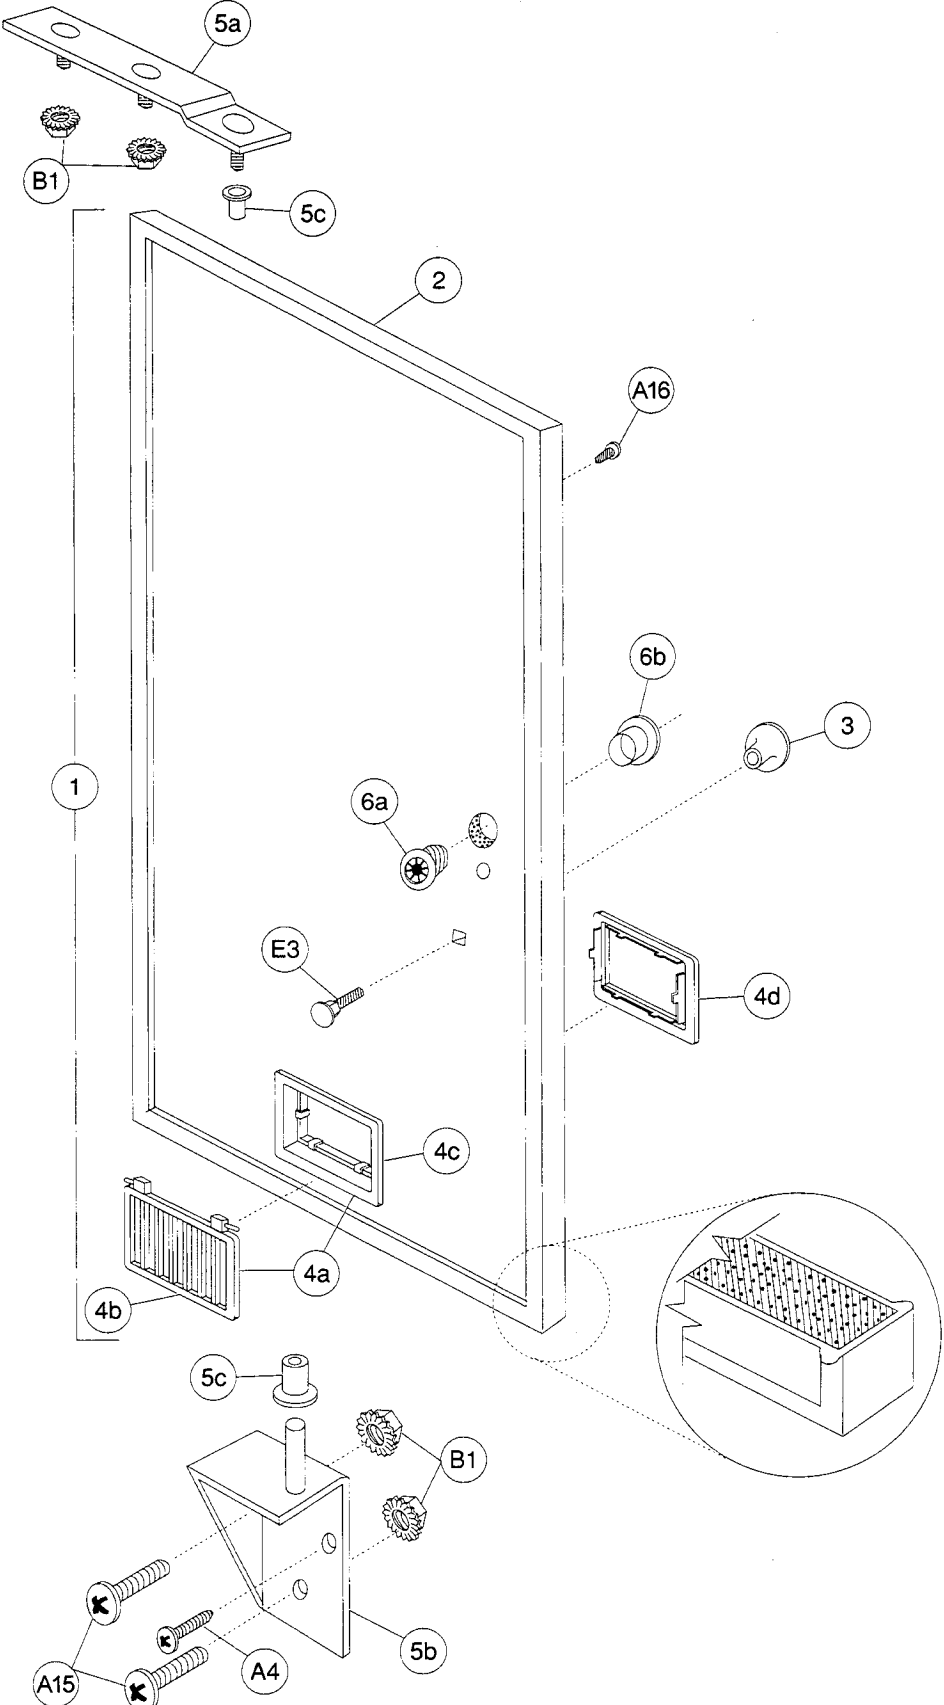

# The Parts Book

**Inner Door**

Can Display, Cold Drink FLS, Dr Pepper (D3), Generic Round, Veryfine Circular(0001-3194C0 to 0001-6169A5), Veryfine/RC Inverted "L" Circular

# Inner Door

## 7Up (B7)